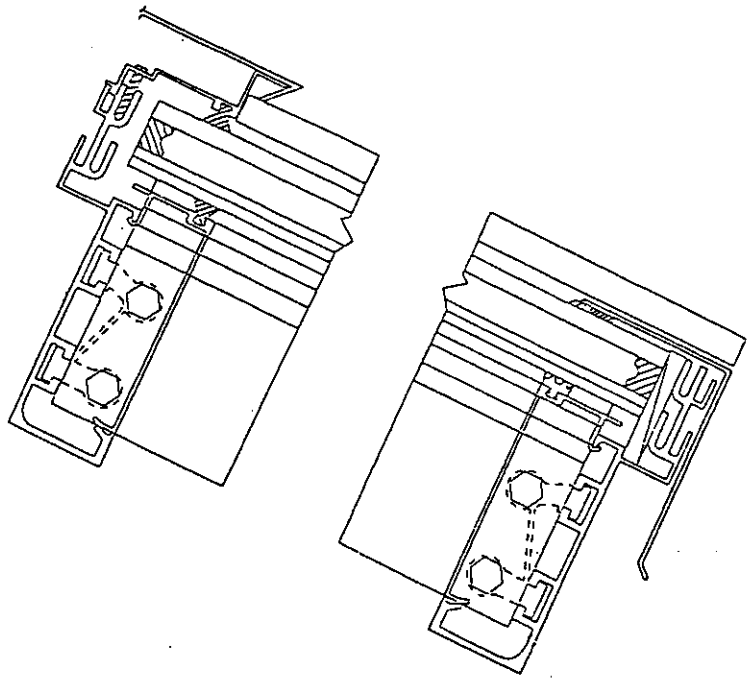

## SERIES 50 SINGLE SLOPE SKYLIGHTS

Rafter Detail #A

Purlin Assembly Detail #B

Head Sill Detail #C

End Detail #D