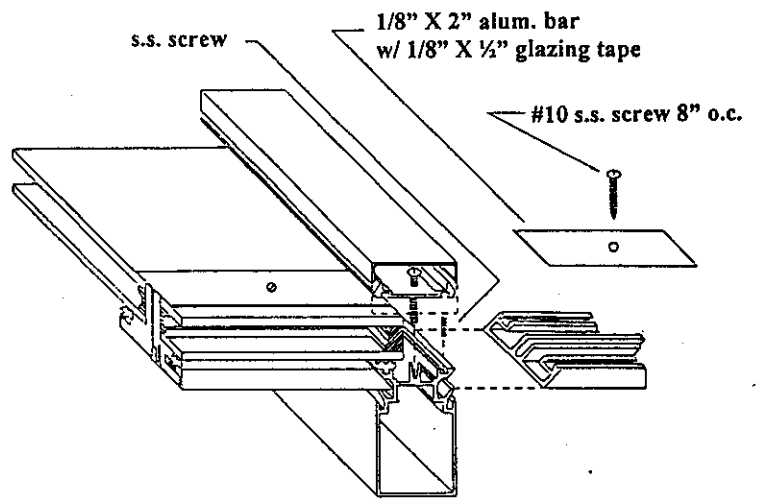

## SERIES 50 SINGLE SLOPE SKYLIGHTS

Rafter Detail #A

Purlin Assembly Detail #B

Head Sill Detail #C

End Detail #D