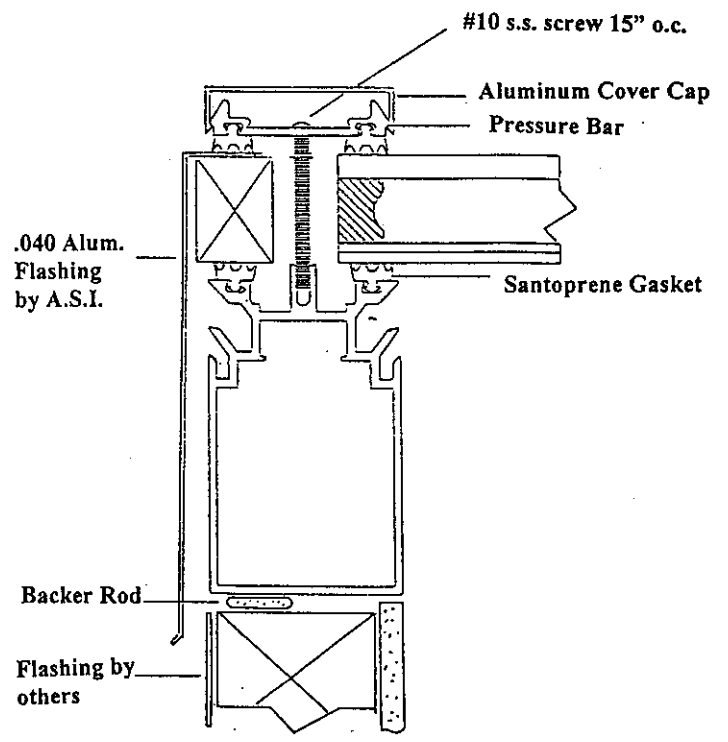

## SERIES 50 SINGLE SLOPE SKYLIGHTS

Rafter Detail #A

Purlin Assembly Detail #B

Head Sill Detail #C

End Detail #D