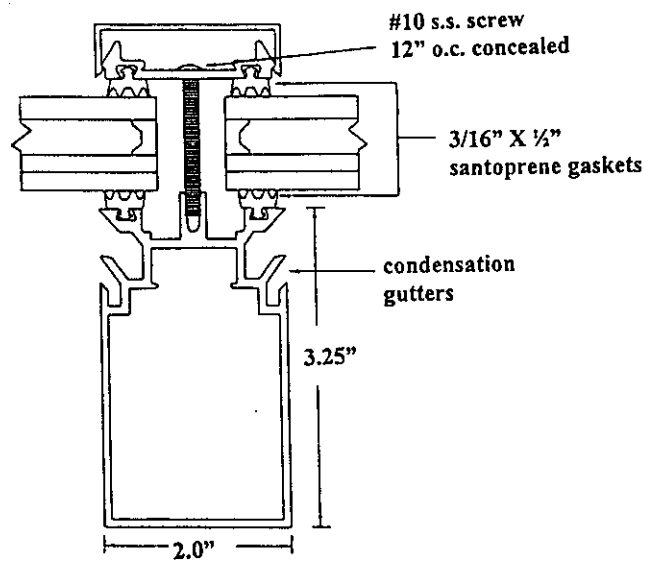

## SERIES 50 SINGLE SLOPE SKYLIGHTS

Rafter Detail #A

Purlin Assembly Detail #B

Head Sill Detail #C

End Detail #D