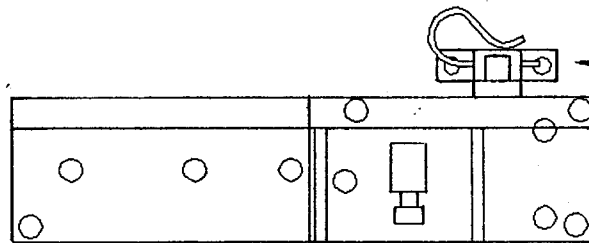

ARCHITECTURAL SPECIALTIES, INC.

Available in domes or flat glass.
CAUTION: Skylight not designed to open to 90°. Avoid excessive torque opening or closing.

ANGLE DRIVE

STRAIGHT DRIVE

Optional

Standard

Handle (optional)

Fire egress pin standard

6' pole expandable to 10'