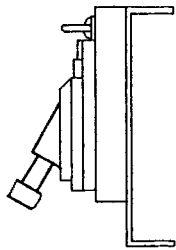

ARCHITECTURAL SPECIALTIES, INC.

Available in domes or flat glass.
CAUTION: Skylight not designed to open to 90°. Avoid excessive torque opening or closing.

ANGLE DRIVE

STRAIGHT DRIVE

Optional

Standard

Handle (optional)

Fire egress pin standard

6' pole expandable to 10'