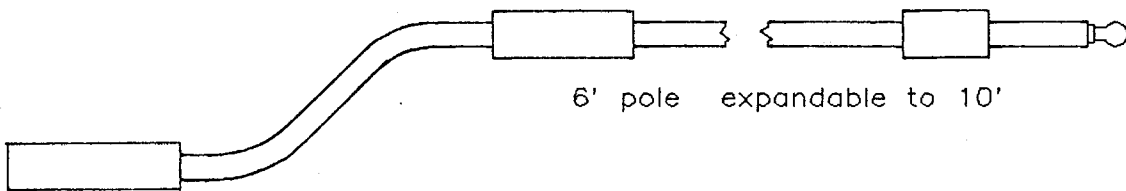

ARCHITECTURAL SPECIALTIES, INC.

Available in domes or flat glass.
CAUTION: Skylight not designed to open to 90°. Avoid excessive torque opening or closing.

ANGLE DRIVE

STRAIGHT DRIVE

Optional

Standard

Handle (optional)

Fire egress pin standard

6' pole expandable to 10'