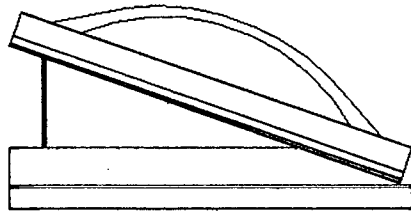

ARCHITECTURAL SPECIALTIES, INC.

Available in domes or flat glass.
CAUTION: Skylight not designed to open to 90°. Avoid excessive torque opening or closing.

ANGLE DRIVE

STRAIGHT DRIVE

Optional

Standard

Handle (optional)

Fire egress pin standard

6' pole expandable to 10'